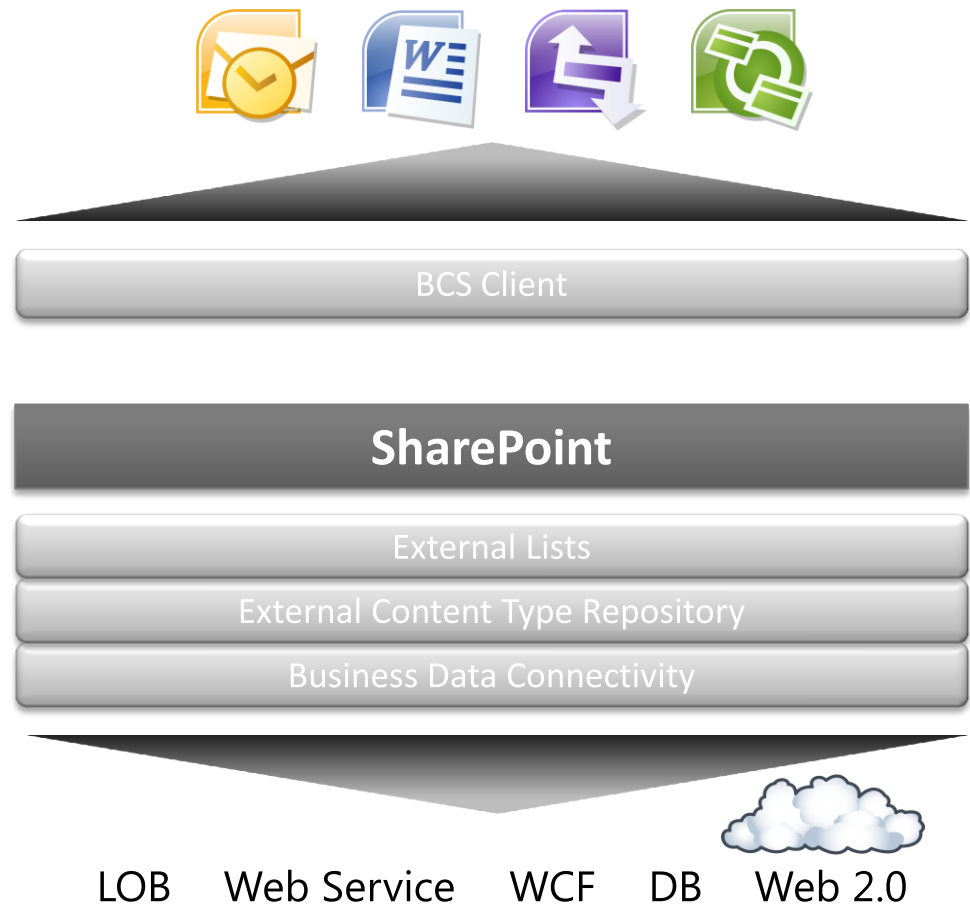

Agenda

- SharePoint Composites
- Business Component Services
 - SQL backends
 - Office 2010 integration
 - WCF tjänster
 - .NET Connectors

SharePoint 2010 Composites

SHAREPOINT 2010 COMPOSITES

SharePoint 2010

SharePoint 2010 Composites

BUSINESS COMPONENT SERVICES

Business Component Services

- Ersätter BDC (2007)
- Service applikation
- External...
 - Content Type
 - List
- Lagras centralt

BCS - funktioner

- Full CRUD support
- Associationer
- Offline stöd
- Synkronisering
- SharePoint Workspace 2010
- Microsoft Office 2010

A person wearing a white dress shirt and an orange and black striped tie is holding a white rectangular card. The card has the words "Office" and "Demo" written on it in a white, outlined, sans-serif font. The person's hand is visible on the right side of the card. In the foreground, there is a silver metal filing cabinet with several drawers, some of which are open, showing papers and folders. The background is dark and out of focus.